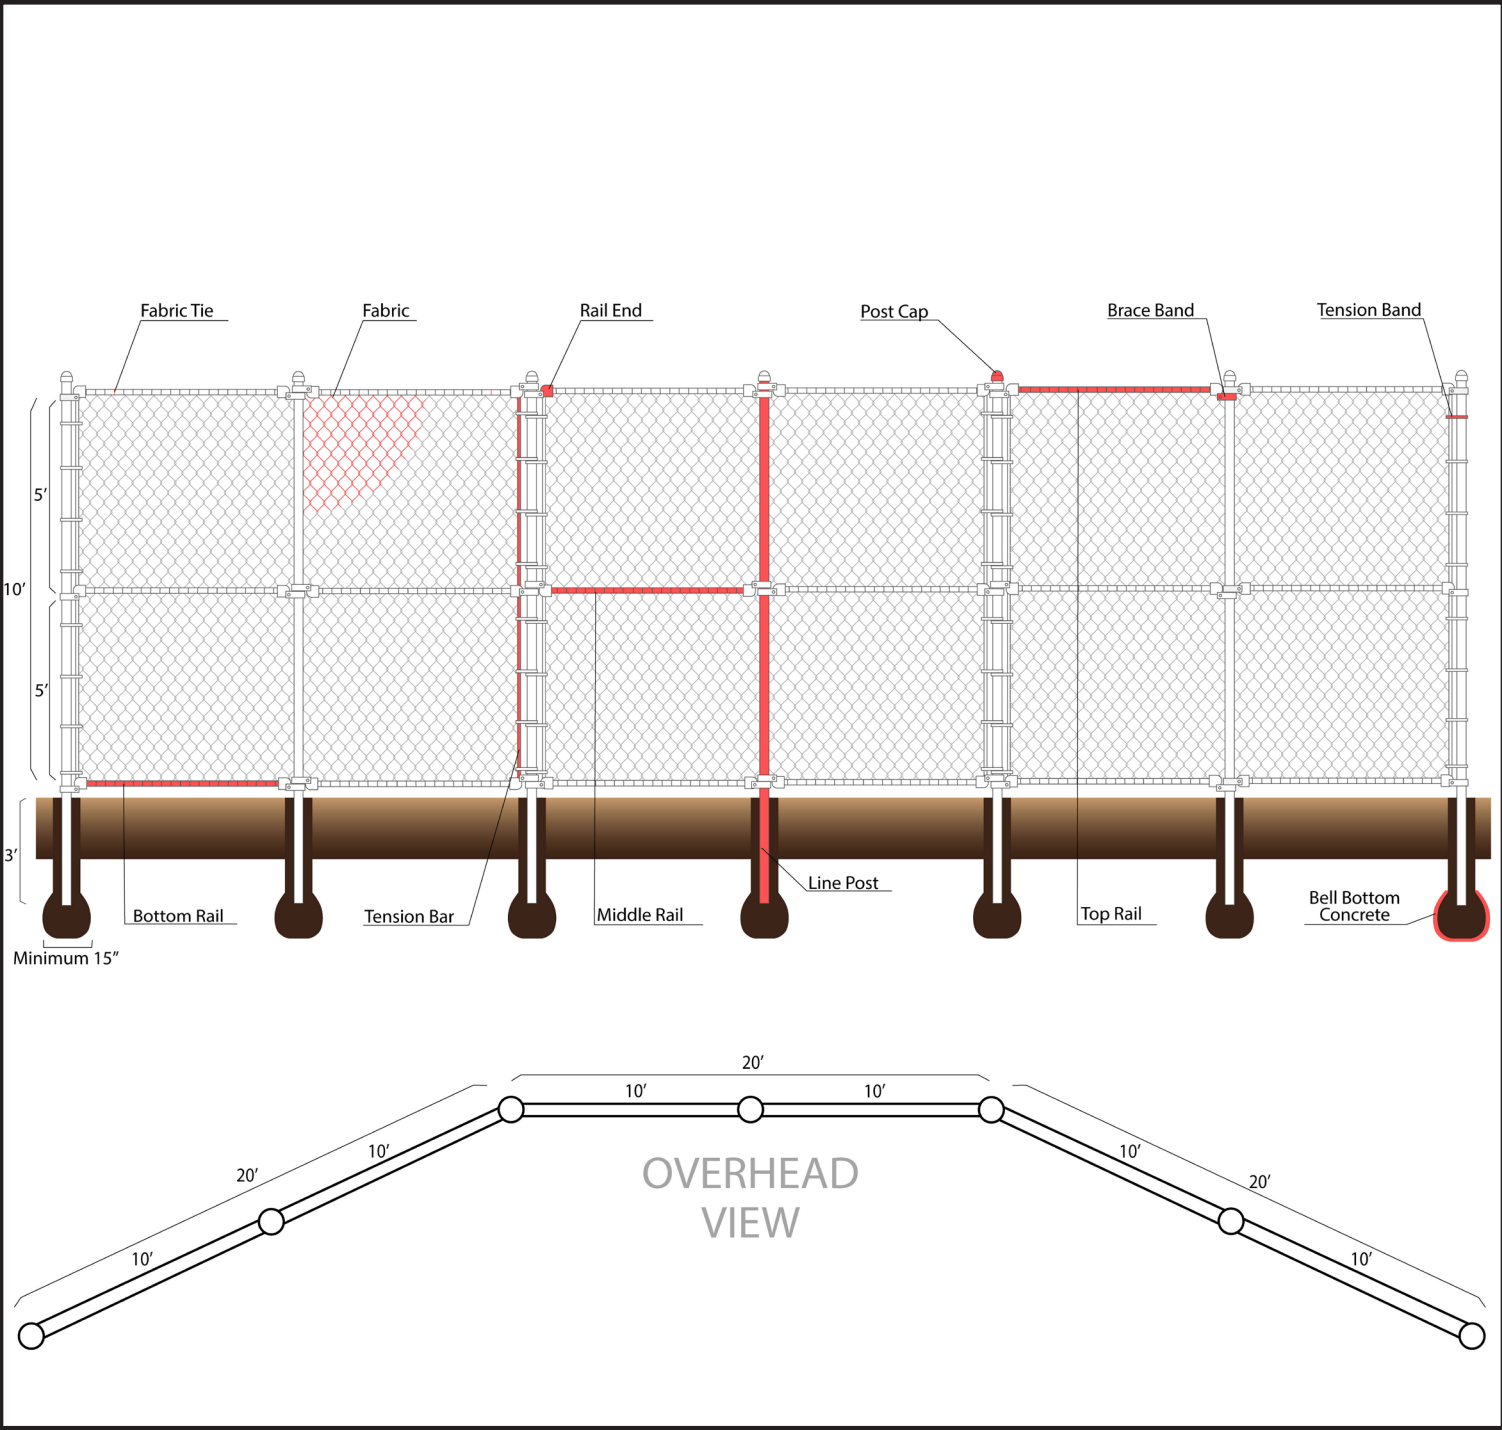

Baseball Fence Backstop Kit Specifications

Baseball Fence Backstop Kit 10' High x 20' Wide x 20' Wings

SKU: BCKST-US-20X20X20X10

Height	10'
Center Panel Length	20'
Left Wing Length	20'
Right Wing Length	20'
Total Length	60'
Material	Galvanized Steel